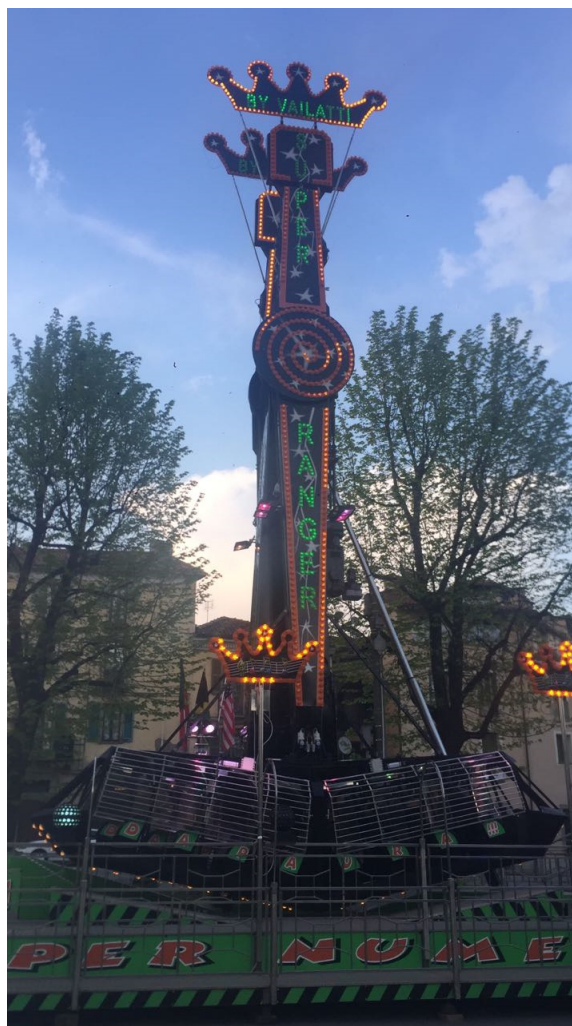

WWW.SPRINGAMUSEMENTS.COM

SPRING s.r.l Vignola (Modena) Italy P.IVA 03393930361

**Matr. RAN 010.17**

**Type:**

Dimensions Open	Length 16,5m	Width 7m	Height 15m
Dimensions Closed	Length 15,5m	Width 2,5 m	Height 4 m
Power	25Kw		
Year of construction	1999		
Brand	FAR Fabbri		
Number and type of vehicle	1 semitrailer		
Additional descriptions	Recently restored		
Date	10.04.2017		
Delivery	Prompt delivery		